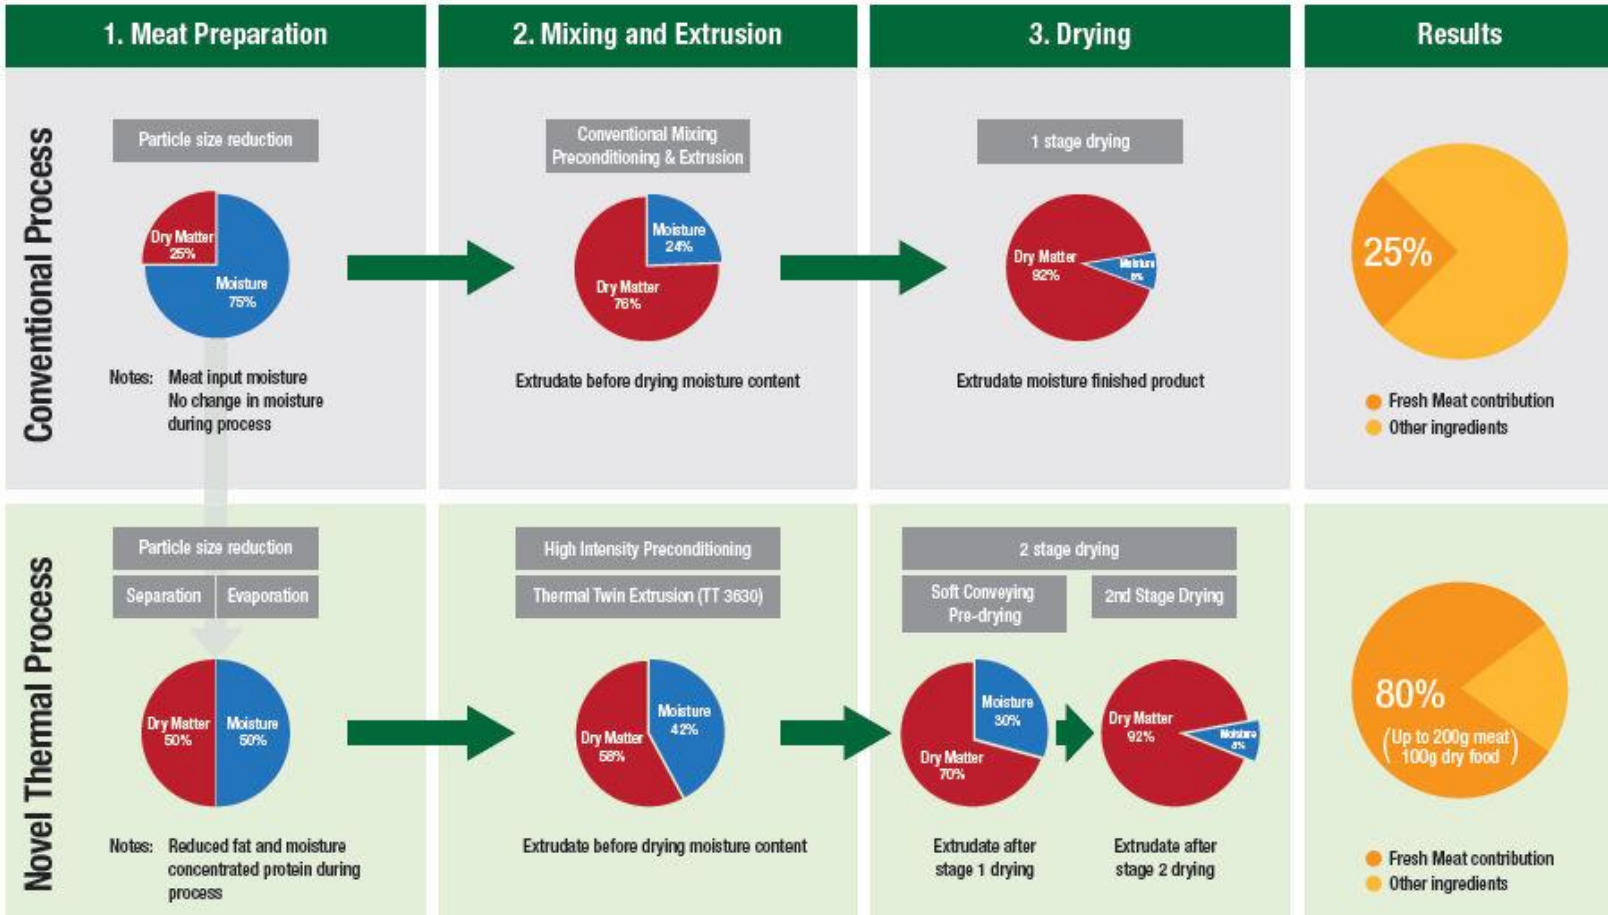

Golden Eagle Grain free Fresh Meat Range

The charts below describe the changes in moisture/dry matter of meat and meat plus dry ingredients in a conventional and novel centrifugal thermal process.